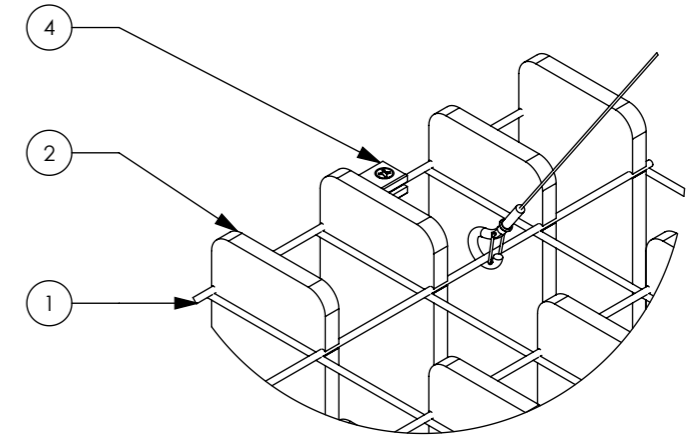

UNDERNEATH VIEW

ITEM NO.	Description	Material	Color	QTY.
1	Wire mesh	MILD STEEL		1
2	8" Mesh Quill	ZINTRA		156
3	300 Y HOOK			6
4	WIRE ROPE CLAMP			5

TOP VIEW
SCALE 1 : 20

VIEW

FRONT VIEW
SCALE 1 : 20

SIDE VIEW
SCALE 1 : 20

DETAIL W
SCALE 1 : 5