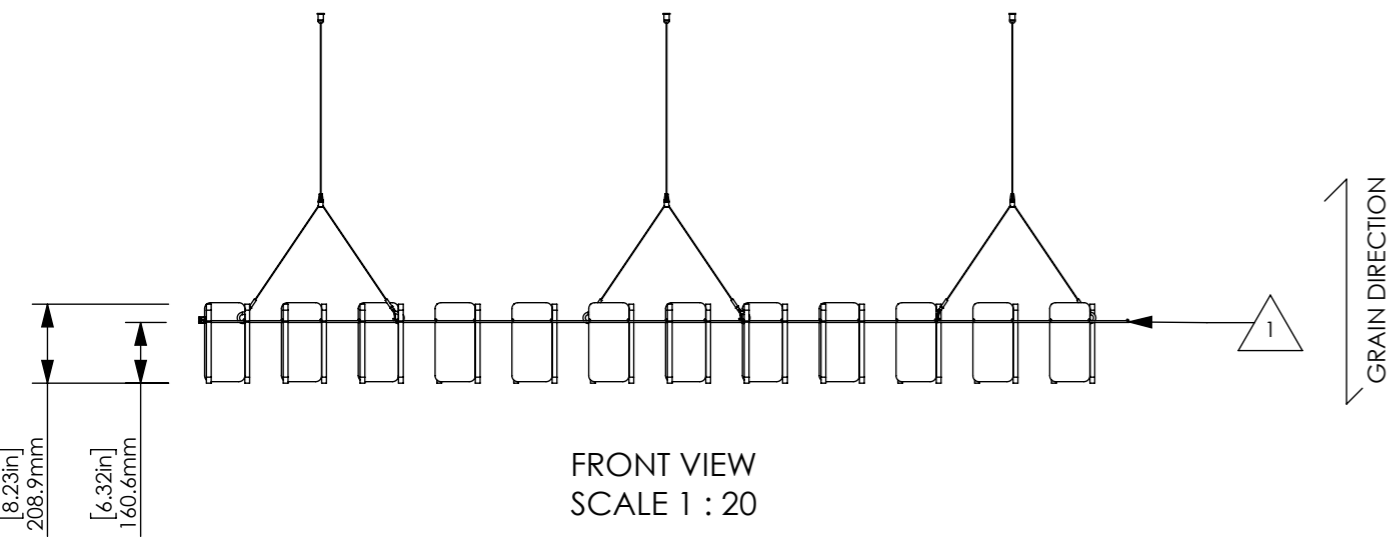

UNDERNEATH VIEW

ITEM NO.	Description	Material	Color	QTY.
1	Wire mesh	MILD STEEL		1
2	8" Mesh Quill	ZINTRA		156
3	300 Y HOOK			6
4	WIRE ROPE CLAMP			5

TOP VIEW
SCALE 1 : 20

VIEW

FRONT VIEW
SCALE 1 : 20

SIDE VIEW
SCALE 1 : 20

DETAIL W
SCALE 1 : 5