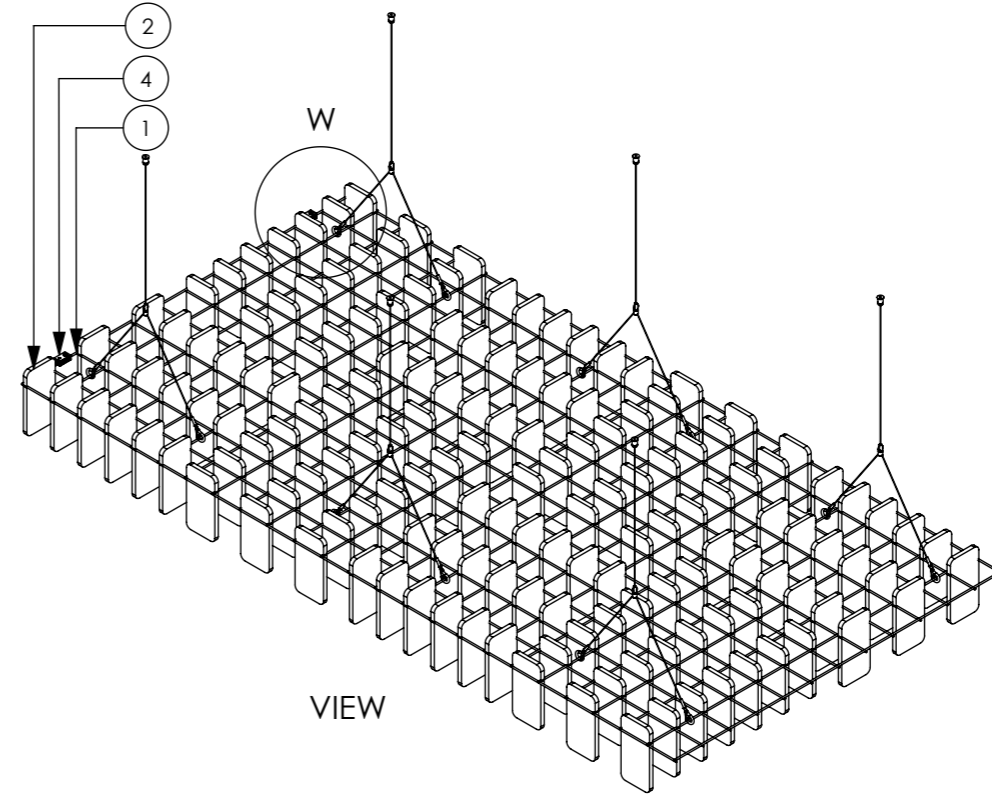

UNDERNEATH VIEW

ITEM NO.	Description	Material	Color	QTY.
1	Wire mesh	MILD STEEL		1
2	8" Mesh Quill	ZINTRA		156
3	300 Y HOOK			6
4	WIRE ROPE CLAMP			5

TOP VIEW
SCALE 1 : 20

VIEW

FRONT VIEW
SCALE 1 : 20

SIDE VIEW
SCALE 1 : 20

DETAIL W
SCALE 1 : 5