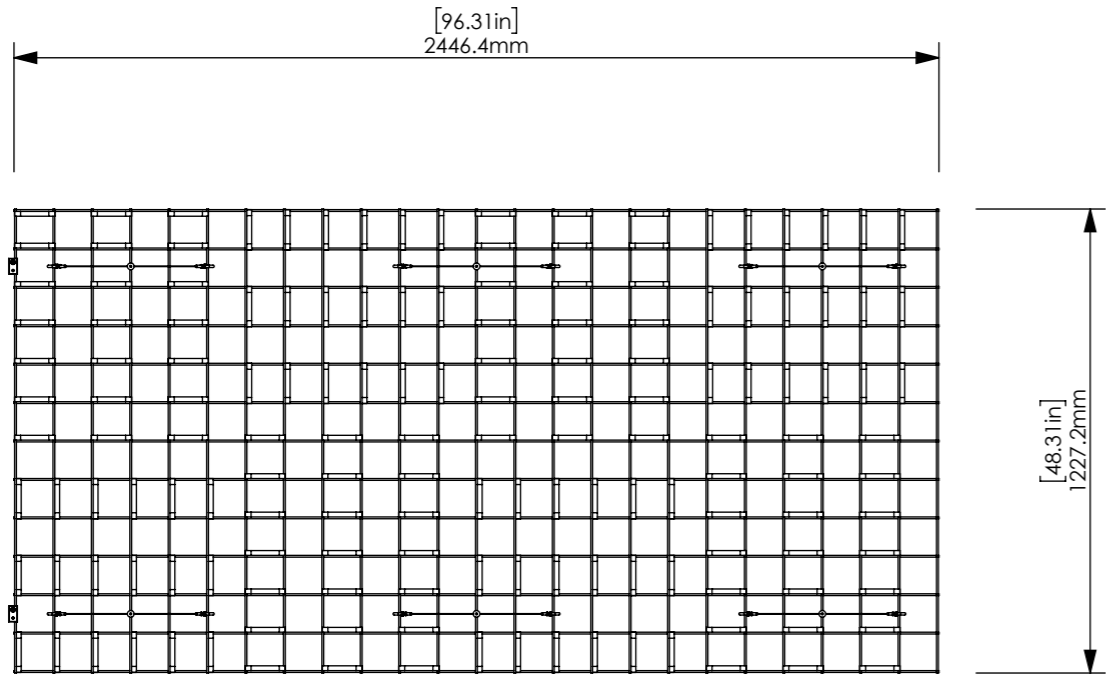

UNDERNEATH VIEW

ITEM NO.	Description	Material	Color	QTY.
1	Wire mesh	MILD STEEL		1
2	8" Mesh Quill	ZINTRA		156
3	300 Y HOOK			6
4	WIRE ROPE CLAMP			5

TOP VIEW
SCALE 1 : 20

VIEW

FRONT VIEW
SCALE 1 : 20

SIDE VIEW
SCALE 1 : 20

DETAIL W
SCALE 1 : 5